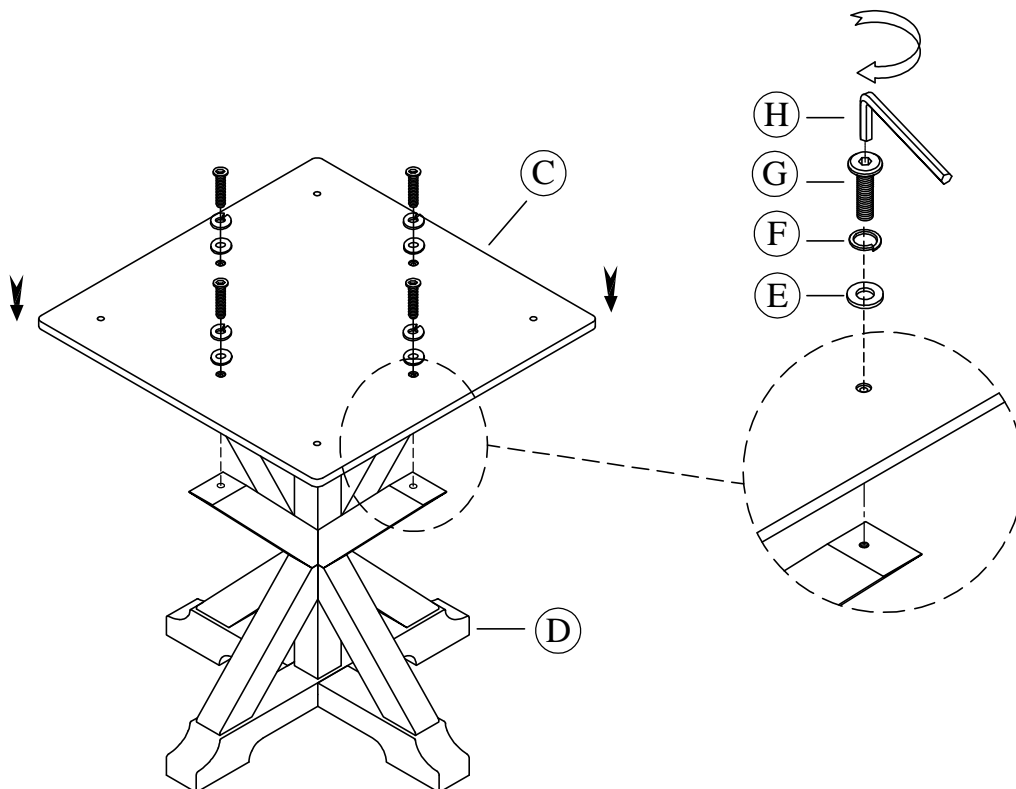

Warning :

- Be sure to check all packing material carefully for small parts, which may have come loose inside the carton during shipment.
- To prevent possible scratches and damage, this furniture **MUST BE ASSEMBLED BY TWO PEOPLE** on a soft surface such as a blanket or carpet.

#59550
Round Dining Table-Top
#59357
Round Dining Table Base

Components packed with the # 59550 Top

Table Top (A) 1 pc.	Table Leaf (B) 1 pc.	Lower Bridge Panel (C) 1 pc.

Components & Hardware packed with the # 59357 Base

Base (D) 1 pc.	Flat Washer 5/16" x 19*2mm (E) 8 pcs.	Spring Washer 5/16" (F) 8 pcs.	Allen Head Bolt 5/16"x 18x 1-3/8" (G) 8 pcs.	5mm Allen Key (H) 1 pc.	

STEP 1: